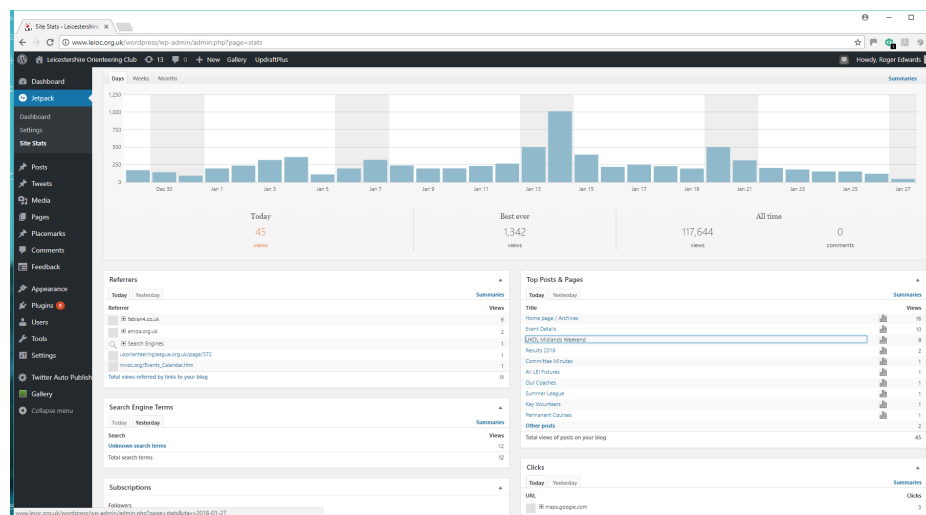

Web site

We need to continually update this.

We now have a picture board for the key volunteers, if you have been missed please get your name added.

John Cooke has give us access to web stats eg.

This can give some clues at to what is being of use to enquirers. In theory it could help with our web design.